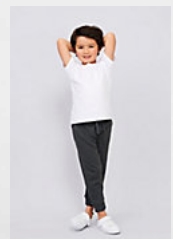

## Style

2 Italian pockets  
1 back patch pocket  
2x2 rib waist and bottom legs  
Drawstring at waist

Sizes	XS	S	M	L	XL	XXL	3XL
A/B	80/38	80/40	80/42	80/44	80/46	80/49	80/52

## FEATURES

Charcoal melange

White

Black

French navy

Grey melange

SOL'S JAKE KIDS  
02121

page