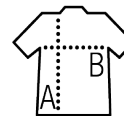

SOL'S ZENITH PRO

Quality

POLYCOTTON 240
65% polyester - 35% cotton

Style

CLASSICO

6 pockets including 1 portable and 1 inside pocket
Pocket flap with reflective piping
3 pen slots
Injected black zip opening
Woven inside ID label

Sizes	S	M	L	XL	XXL	3XL	4XL
A/B	67/58	69/61	71/64	73/67	75/70	77/74	80/78

PACKING

1

25

Carton size
weight :

65 x 40 x 30 cm
13,7 kg

FEATURES

Rope