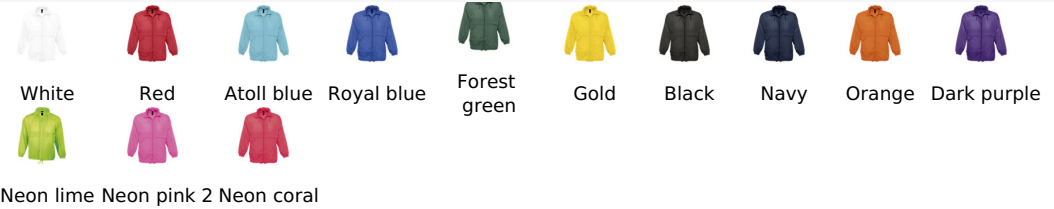

SOL'S SURF

Quality

POLYAMIDE 210T
100% polyamide
Water repellent

Style

CLASSIC

Zippered opening
Hood with drawstring folded into collar
2 exterior zipped pockets
"In bag" folding system with elasticated ties around waist
Elasticated cuffs
Ventilation eyelets

Sizes	XS	S	M	L	XL	XXL
A/B	68/56	71/60	74/64	78/68	81/73	84/79

PACKING

5

50

Carton size
weight :

58 x 40 x 27 cm
11,7 kg

FEATURES

SOL'S SURF KIDS
32300