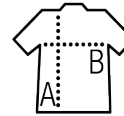

SOL'S RAY WOMEN

Quality

POLYAMIDE

Outside : 100% waxed polyamide and

lining: 100% polyester 290T

Padding: 90% down - 10% feather

Style

Small high collar

2 front and 2 inside pockets

Elasticated hood, bottom and cuffs

"In bag" folding system with stoppers

Sizes	S	M	L	XL	XXL
A/B	63/49,5	64/52,5	65/55,5	66/58,5	67/61,5

PACKING

1

10

Carton size
weight :

60 x 40 x 40 cm
5,2 kg

FEATURES

Black

French navy

Metal grey

page

SOL'S RAY MEN
01620