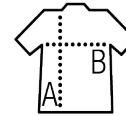

SOL'S RACE BW MEN

Quality

SOFT SHELL 280
96% polyester - 4% elastane
100% polyester polar fleece lining
2 layers

Style

2 zip pockets

Sizes	S	M	L	XL	XXL	3XL
A/B	68/54	70/57	72/60	74/63	76/66	78/69

PACKING

1

10

Carton size
weight : 60 x 40 x 21 cm
7 kg

FEATURES

Pepper red

Royal blue

Black

French navy

SOL'S RACE BW WOMEN
02888