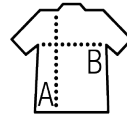

SOL'S MISTRAL

Quality

POLYAMIDE 210T
Outshell: 100% polyamide
Lining: 100% polyester jersey
Water-repellent and windproof

Style

Opening with placket, zip and press studs
Elasticated cuffs with studs
Various pockets
Hood with drawstring folded into collar
Ventilation eyelets
Side slits with drawstring and stoppers

Sizes	S	M	L	XL	XXL
A/B	73/63	76/65	79/67	82/69	84/72

PACKING

5

30

Carton size
weight :

58 x 40 x 35 cm
16 kg

FEATURES

Red