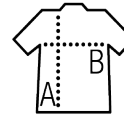

## Style

CLASSIC

Set in sleeves  
Elastane rib on hem and cuffs  
Tone on tone knitted placket with buttons  
Fully fashioned armholes  
Spare button on the inside seam

Sizes	S	M	L	XL	XXL	3XL
A/B	68/50	70/53	72/56	74/59	76/62	78/65