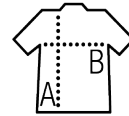

SOL'S GINGER WOMEN

Quality

SWEATER 267 g/pc
70% viscose 30% polyamide

Style

CLASSICO
Round neck
Close-fitting cut
1x1 ribbed cuffs and hem with elastane for a perfect fit
Armholes with knitting decrease

Sizes	XS	S	M	L	XL	XXL
A/B	62/41	63/44	64/47	65/50	66/53	67/56

PACKING

1

25

Carton size 60 x 40 x 28 cm
weight : 8,1 kg

FEATURES

Charcoal melange

Black

French navy