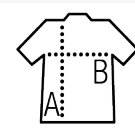

SOL'S GALAXY MEN 90000

SOL'S GALAXY WOMEN

Quality

SWEATER 260 g/pc
49% cotton, 49% acrylic, 2% polyamide

Style

CLASSIC
Set-in sleeves
Rib cuffs and hem
Fully fashioned armholes
Fitted cut

Sizes	XS	S	M	L	XL	XXL
A/B	58/39	60/42	62/45	64/48	66/51	68/54

PACKING

1 **25** Carton size 53 x 35 x 24 cm
weight : 7,3 kg

FEATURES

Red

Black

Navy

Medium grey

page