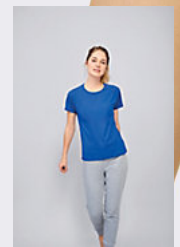

## FEATURES

404

White

Red

Royal blue

Apple green

Black

French navy

Aqua

Neon green

Neon pink 2

Neon yellow

SOL'S SPORTY WOMEN  
01159

page