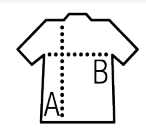

## Quality

POLYESTER MESH 140  
 100% breathable polyester - Dry fit  
 Binding on collar

## Style

SPORTY  
 Raglan sleeves  
 Longer back

| Sizes | 6 years    | 8 years    | 10 years   | 12 years   |
|-------|------------|------------|------------|------------|
| cm    | 106/116 cm | 118/128 cm | 130/140 cm | 142/152 cm |
| A/B   | 47/35      | 50/37      | 54/40      | 58/43      |