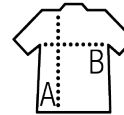

SOL'S SOUL WOMEN

Quality

BRUSHED FLEECE 280
50% Ringspun cotton - 50% polyester
Brushed fleece lining
Elastane rib hem and cuffs

Style

TRENDY

Set in sleeves
2 kangaroo pockets
Lined and contrasted hood and drawstring
Hidden zipper
Fitted cut
Cut and sewn

Sizes	S	M	L	XL
A/B	63/45	65/48	67/51	69/54

PACKING

5

20

Carton size
weight :

55 x 36 x 54 cm
12 kg

FEATURES

OEKO-TEX®
STANDARD 100
by Hohenstein