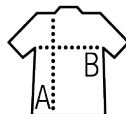

SOL'S SLAM

Quality

BRUSHED FLEECE 320
 50% Ringspun cotton - 50% polyester
 Elastane rib cuffs and hem

Style

CLASSIC

Kangaroo pocket
 Hood with eyelets and tone on tone
 drawstring
 Tubular

Sizes	XS	S	M	L	XL	XXL
A/B	65/48	67/51	69/54	71/57	73/60	75/63

PACKING

5

20

Carton size
 weight :

58 x 38 x 42 cm
 11,8 kg

FEATURES

SOL'S SLAM KIDS
 13255

page