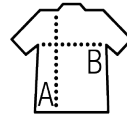

## Style

TRENDY

Set in sleeves  
2 kangaroo pockets  
Lined hood with white contrasted  
drawstring and stoppers  
Fitted cut  
Cut and sewn

Sizes	XS	S	M	L	XL	XXL
A/B	67/48	69/51	71/54	73/57	75/60	77/63