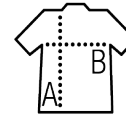

## Quality

BRUSHED FLEECE 280  
 50% Ringspun cotton - 50% polyester  
 Brushed fleece lining  
 Elastane rib hem and cuffs

## Style

TRENDY

Set in sleeves  
 2 kangaroo pockets  
 Lined hood with tone on tone drawstring  
 Hidden zipper  
 Fitted cut  
 Cut and sewn

Sizes	S	M	L	XL
A/B	63/45	65/48	67/51	69/54