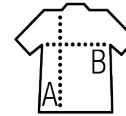

SOL'S SEVEN MEN

Quality

BRUSHED FLEECE 280
 50% Ringspun cotton - 50% polyester
 Brushed fleece lining
 Elastane rib hem and cuffs

Style

TRENDY

Set in sleeves
 2 kangaroo pockets
 Lined hood with tone on tone drawstring
 Hidden zipper
 Straight cut
 Cut and sewn

Sizes	S	M	L	XL	XXL	3XL
A/B	69/51	71/54	73/57	75/60	77/67	79/66

PACKING

5

20

Carton size
weight :

58,5 x 36 x 56 cm
13 kg

FEATURES

Charcoal melange