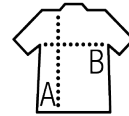

CLASSIC

2 zipped pockets with flap

Fitted cut

Elasticated cuffs

Back half moon yoke

Elasticated drawstring at bottom

Sizes	XS	S	M	L	XL	XXL	3XL	4XL	5XL
A/B	68/56	70/58	72/60	74/63	76/66	78/69	80/72	82/75	84/78

PACKING

1

20

Carton size
weight :

58 x 40 x 56 cm
12,9 kg

FEATURES

404

White