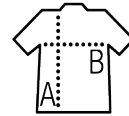

SOL'S NEW SUPREME KIDS

Quality

BRUSHED FLEECE 280
50% Ringspun cotton - 50% polyester
Reinforcing tape on neck
Elastane rib cuffs, collar and hem

Style

CLASSIC
Set in sleeves
Cut and sewn

Sizes	4 years	6 years	8 years	10 years	12 years
cm	96/104 cm	106/116 cm	118/128 cm	130/140 cm	142/152 cm
A/B	47/36	50/38	53/40	57/43	61/46

PACKING

5

25

Carton size
weight :

58 x 38 x 27 cm
9 kg

FEATURES

Red

Royal blue