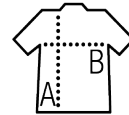

## Style

FEMININE & FASHION

Low neckline  
Reinforcing tape on neck  
Kimono sleeves

Sizes	S	M	L	XL	XXL
A/B	71/53	73/56	75/59	77/62	79/67