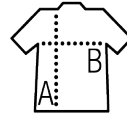

### Style

Round neck  
Cut and sewn  
Long cut  
Curved back hem  
Taped neck

Sizes	XS	S	M	L	XL	XXL
A/B	75/47	77/50	79/53	81/56	83/59	85/62