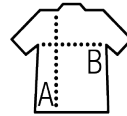

SOL'S JADE

WOMEN'S LIGHTWEIGHT TANK TOP

Quality

JERSEY 130
100% polyester
Cotton touch

Style

Lightweight tank top
Cut and sewn
Racerback
Rounded hem
Suitable for dye sublimation

Sizes	0	1	2
	XS/S	M/L	XL/XXL
A/B	65/38	67/44	69/50

PACKING

10

Carton size
weight :

FEATURES

White

Black

Neon coral

Creamy white