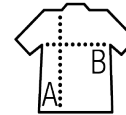

SOL'S IMPERIAL V WOMEN

WOMEN'S V-NECK T-SHIRT

Quality

JERSEY 190
100% semi-combed ringspun cotton
Taped neck
Ribbed collar

Style

V-neck
Short sleeves
Cut and sewn

Sizes	S	M	L	XL	XXL
A/B	62/40	64/43	66/46	68/49	70/52

PACKING

10

Carton size
weight :

FEATURES

White

Red

Royal blue

Deep black