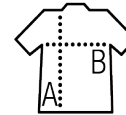

SOL'S FUNKY LSL

MEN'S TWO-COLOUR T-SHIRT WITH LONG

Quality

JERSEY 150
 100% semi-combed ringspun cotton
 Ribbed collar with elastane

Style

Two-colour
 Cut and sewn
 Raglan sleeves
 Rounded hem

Sizes	S	M	L	XL	XXL	3XL
A/B	70/48	72/51	74/54	76/57	77/60	78/63

PACKING

10

Carton size
 weight :

FEATURES

White / Navy

White / Royal blue

White / Red

White / black