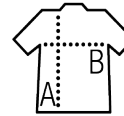

## Style

Zip neck  
Raglan sleeves  
Flatlock seams  
Breathable mesh side panels  
Thumb loop

Sizes	XS	S	M	L	XL	XXL
A/B	58/34	60/36	62/38	64/40	66/42	68/44