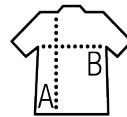

SOL'S BAMBINO

Quality

RIB 1x1 180
100% combed Ringspun cotton

Style

CLASSIC
Collar, cuff and leg binding
Cap sleeves
Bottom popper fastening

Sizes	3/6 months	6/12 months	12/18 months	18/23 months
cm	60/67 cm	68/74 cm	75/81 cm	82/86 cm
A/B	40/21	42/22	44/23	46/24

PACKING

10

100

Carton size
weight :

60 x 40 x 20 cm
6,5 kg

FEATURES

White

Orchid pink