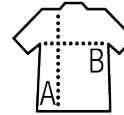

SOL'S AZTECA

Quality

INTERLOCK 140
100% flat polyester

Style

Raglan sleeves
Contrasted mesh inserts in the sides and sleeves
Long sleeves with ribbed cuffs
Padded elbows to absorb impacts
Longer rounded back hem

Sizes	S	M	L	XL	XXL
A/B	74/52	74/55	78/58	78/58	80/61

PACKING

5

50

Carton size
weight :

60 x 40 x 28 cm
20 kg

FEATURES

Apple green / Black