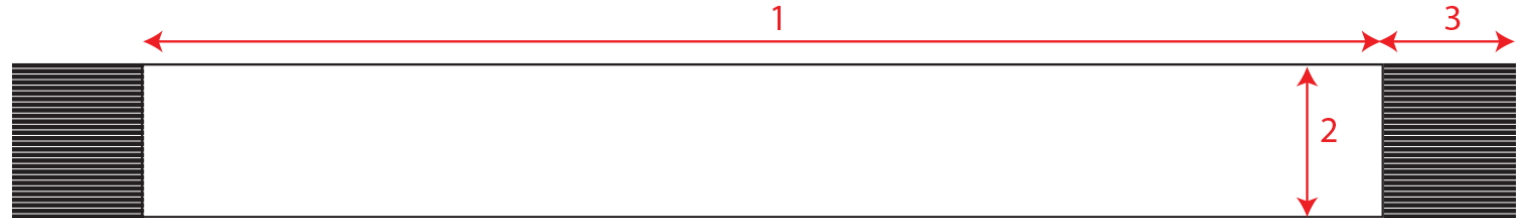

SCIARPA PUPPY

Warm polar-fleece big scarf with matching beanie.
Available also separately.

Technical accessories

Composition	Main Fabric: 100% Polyester - 230 gsm
Size	150x25cm
Packing	24 x 72
Custom code	6117.10.00
Made in	China

Where to customize

Centimeters

	Front	Back	Closure	Right	Left
Print	-	-	-	-	-
Embroidery	12 x 6	12 x 6	-	-	-
Heat transfer	-	-	-	-	-

Technical Size (cm)

- 1 150.0
- 2 25.0

Color variants (TPX / Pantone)

GREY