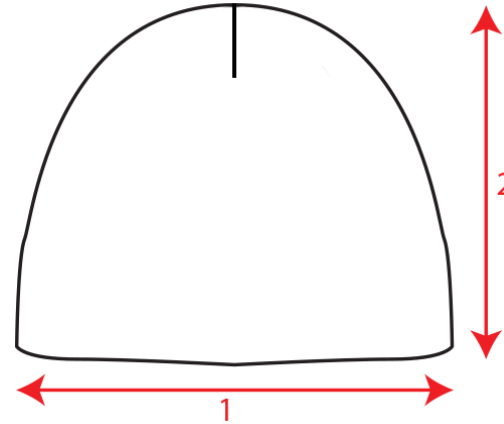

PLAYGROUND

PLAYGROUND, a colorful winter for every child! A winter reversible beanie with a STANDARD 100 by OEKO-TEX® certified yarn.

Technical accessories

Composition	Main Fabric: 47% cotton 47% acrylic 2% elastane 4% nylon
Type	Long beanie
Machine	Flat
Darts	4
Gauge	14
Layer	Double
Structure	Jersey knit
Size	Kids size
Packing	24 x 144
Custom code	6505.00.90
Made in	Czech republic

Where to customize

Centimeters

	Front	Back	Closure	Right	Left
Print	-	-	-	-	-
Embroidery	10 x 4	10 x 4	-	10 x 4	10 x 4
Heat transfer	-	-	-	-	-

Technical Size (cm)

- 1 24.0
- 2 25.0

Color variants (TPX / Pantone)