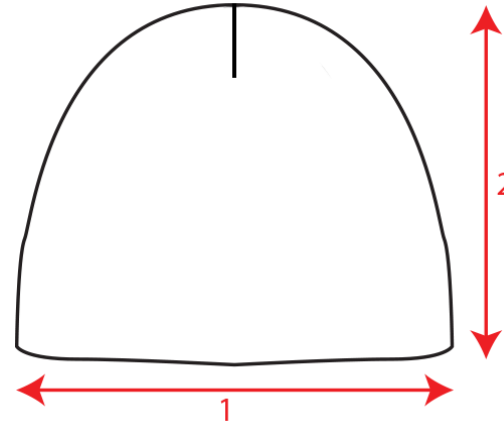

MOOVER

Ideal for snowboarders and all outdoor activities.

Technical accessories

Composition	Main Fabric: 100% Acrylic yarn
Type	Beanie
Machine	Flat
Darts	4
Gauge	10
Layer	Double
Structure	Rib 1x1
Size	One size fits all
Packing	50 x 200
Custom code	6505.00.90
Made in	China

Where to customize

Centimeters

	Front	Back	Closure	Right	Left
Print	-	-	-	-	-
Embroidery	12 x 4,5	12 x 4,5	-	12 x 4,5	12 x 4,5
Heat transfer	-	-	-	-	-

Technical Size (cm)

1 21.5

2 21.5

Color variants (TPX / Pantone)

GREY-GREY

BODY: 18-0201 / COOL-GRAY-10-C
BOTTOM: 18-0201 / COOL-GRAY-10-C

BLACK-BLACK

BODY: 19-4006 / BLACK-6-C
BOTTOM: 19-4006 / BLACK-6-C

NAVY-NAVY

BODY: 19-4010 / 7547-C
BOTTOM: 19-4010 / 7547-C