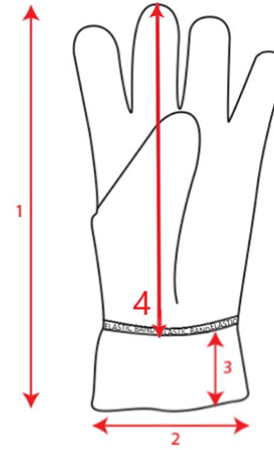

### Technical accessories

<b>Composition</b>	MAIN FABRIC: 48%Wool 28%Polyamide 24%Acrylic - LINING:100% Polyester THINSULATE
<b>Lining</b>	Thinsulate
<b>Size</b>	S/m-l/xl
<b>Packing</b>	24 x 144
<b>Custom code</b>	6116.93.00
<b>Made in</b>	China

### Where to customize

Centimeters

	Front	Back	Closure	Right	Left
Print	-	-	-	-	-
Embroidery	5 x 5,5	-	-	-	-
Heat transfer	-	-	-	-	-

**Technical Size (cm)**

- 1** 26.5/28.5
- 2** 8.0/8.5
- 3** 6.5/7.0

**Color variants ( TPX / Pantone )**

**BLACK-GREY-LXL**

**BODY:** 19-4005 / BLACK-C

**NAVY-SOLID-LXL**

**BODY:** 19-3921 / 296-C

**BLACK-SOLID-LXL**

**BODY:** 19-4005 / BLACK-C

**GREY-GREY-LXL**

**BODY:** / COOL-GRAY-11-C