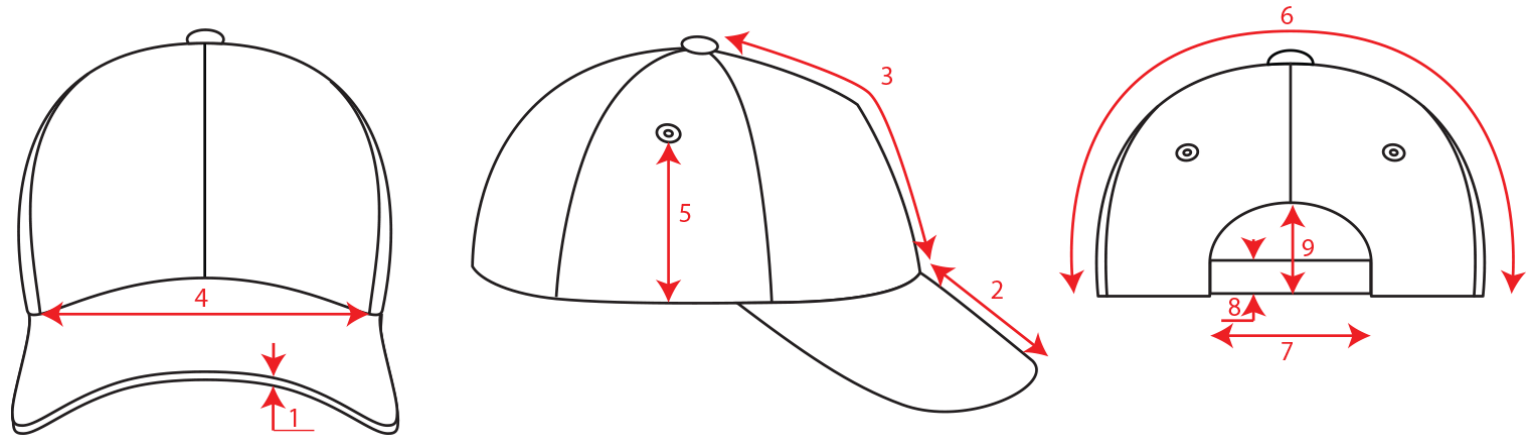

SPORT SANDWICH

Baseball cap in 100% cotton twill.
Precurved peak with sandwich.
Closure: self fabric strap with snap metal button and sewn hole.

Technical accessories

Composition	Main Fabric: 100% Cotton twill - 180 gsm
Panels	6 Panels
Visor	Curved/ 6 rows/ Blank sandwich
Sweatband	Sweatband TC sheeting with 2 stitching (open on back)
Eyelets	6 Sewn eyelets on crown
Buckram	Buckram 40*40 - new
Closure	Snap buckle with sewn hole
Size	One size fits all
Packing	24 x 144
Custom code	6505.00.30
Made in	China

Where to customize

Centimeters

	Front	Back	Closure	Right	Left
Print	-	-	6 x 1,2	6 x 5	6 x 5
Embroidery	12 x 6	8 x 3,5	-	8 x 5	8 x 5
Heat transfer	-	-	-	6 x 4	6 x 4

Technical Size (cm)

- 1 0.2
- 2 7.0
- 3 15.5
- 4 18.0
- 5 8.5
- 6 33.0
- 7 8.0
- 8 1.8
- 9 5.5